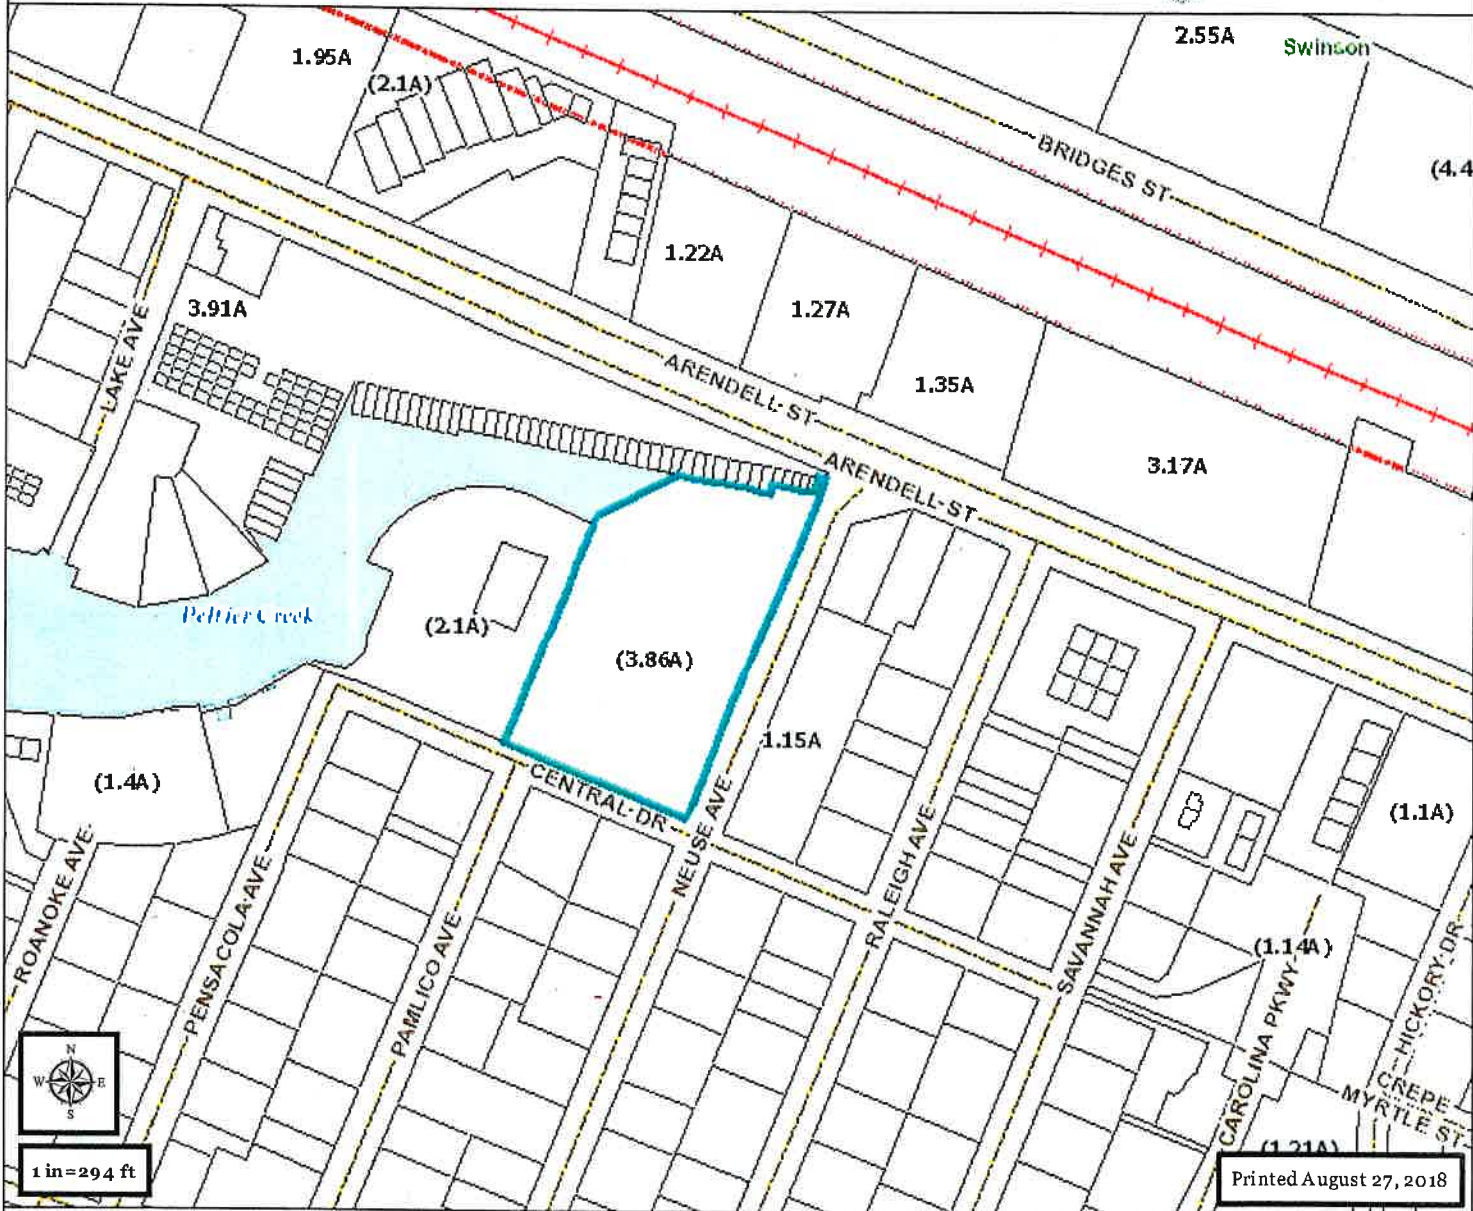

Carteret County, N.C.

Printed August 27, 2018

Tax Parcel Information:

Owner:

CARTERET MARINE LLC

Current PIN: 636616831413000

Physical Address:

4401 ARENDELL ST
MOREHEAD CITY

Mailing Address:

4401 ARENDELL ST
MOREHEAD CITY NC 28557

Legal Desc:

L1 31 B22 MOREHEAD BLUFFS

Prior PIN:

13015B0201

Roll Type:

R

Township:

MOREHEAD

Neighborhood:

510023

City Limits:

MOREHEAD CITY

AICUZ Zone:

Noise Level:

Deeded Acres:

3.86

GIS Acres:

3.695

Plat Ref:

/

Deed Ref:

885 /18